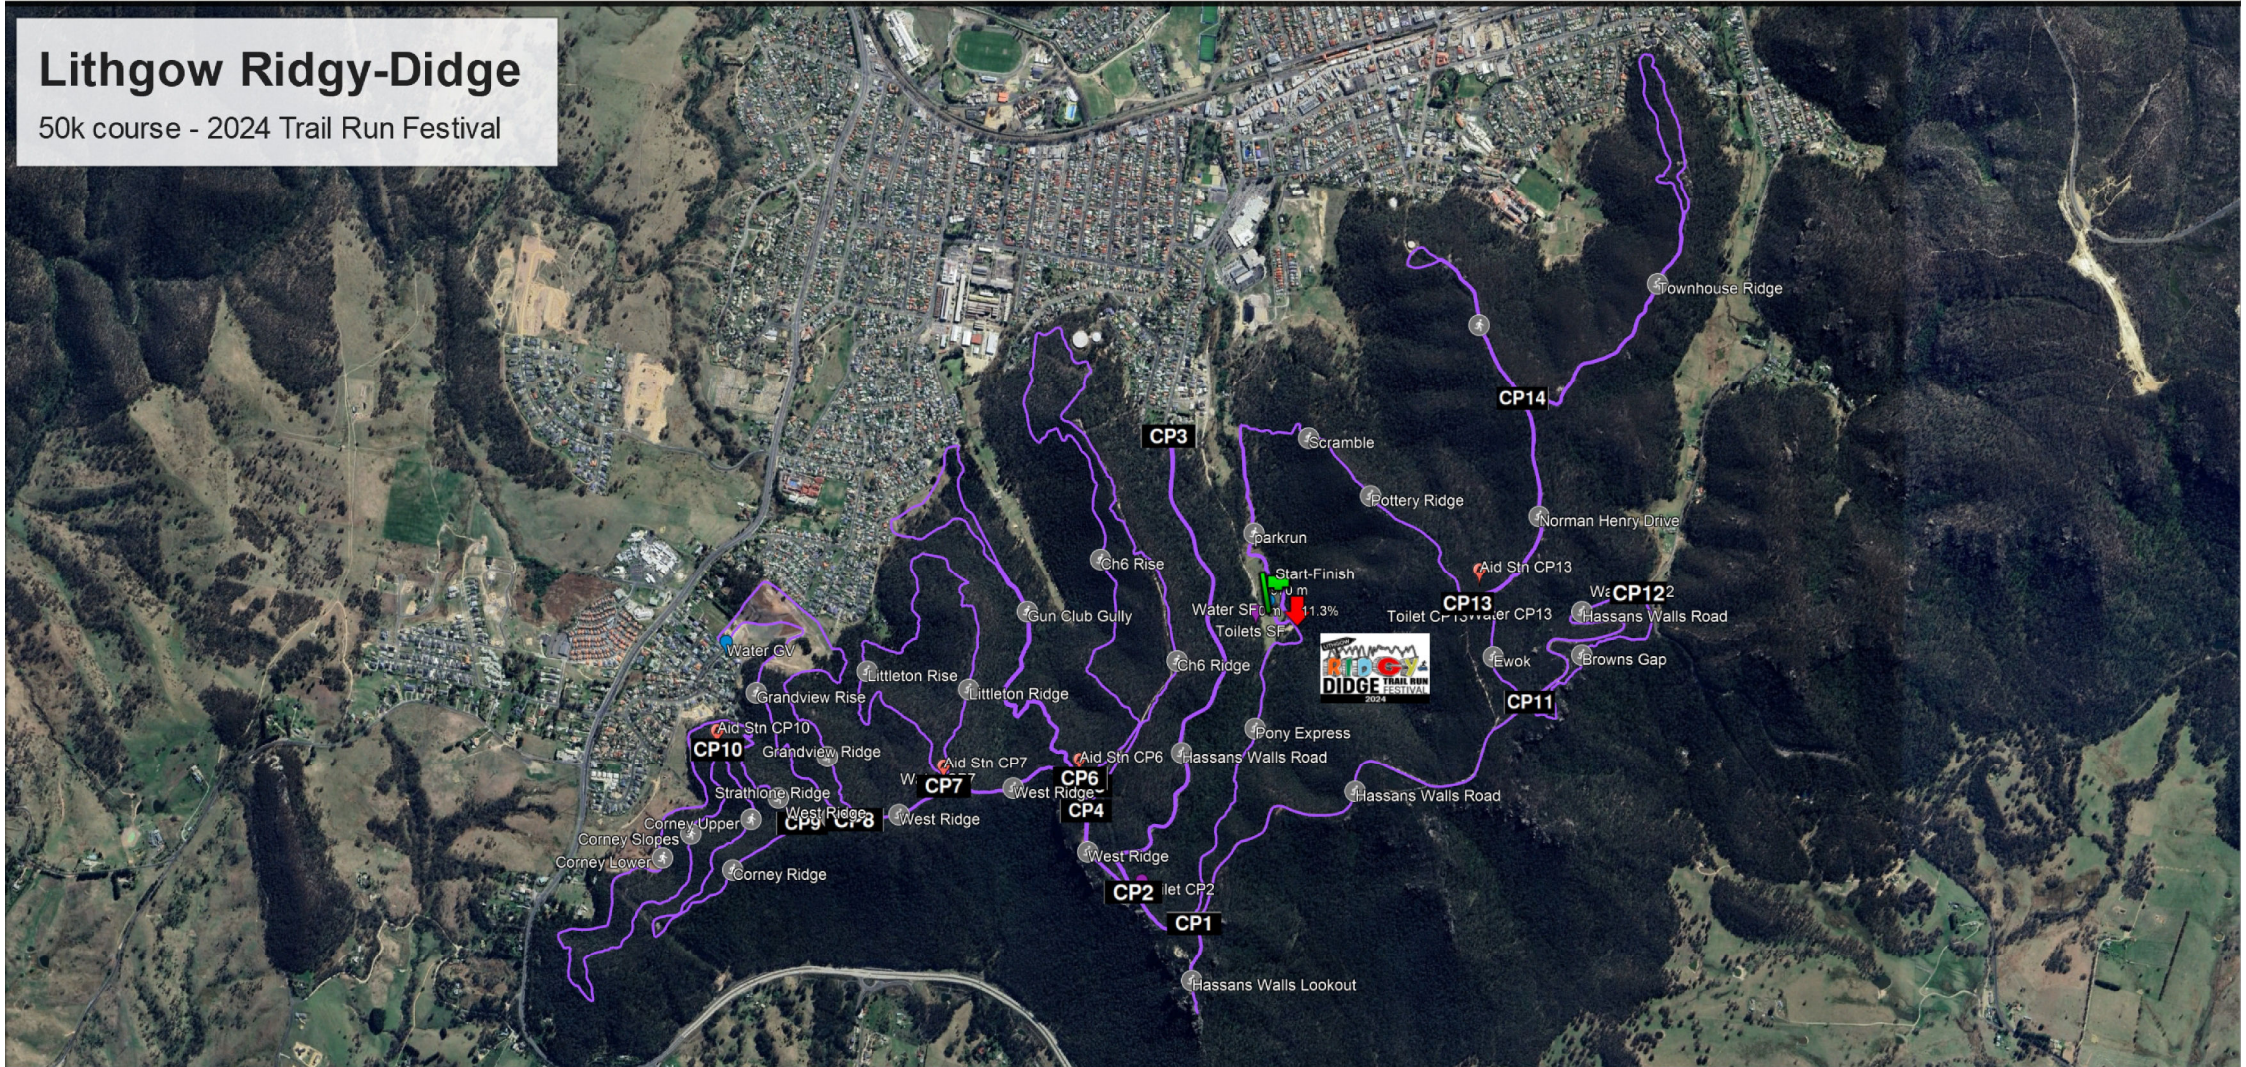

Lithgow Ridgy-Didge

50k course - 2024 Trail Run Festival

Google Earth

Image © 2024 Airbus

2 km