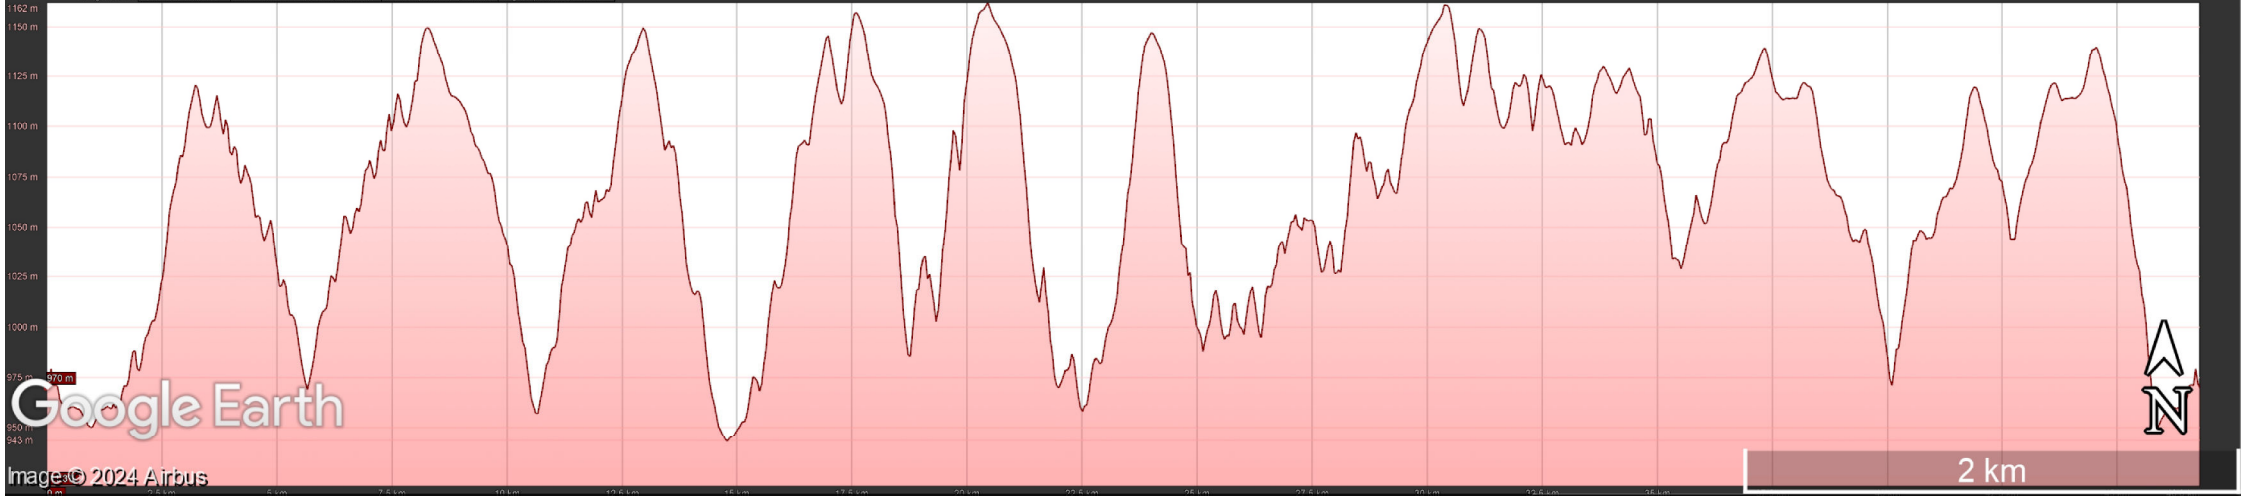

Lithgow Ridgy-Didge

50k course - 2024 Trail Run Festival

Google Earth

Image © 2024 Airbus

2 km