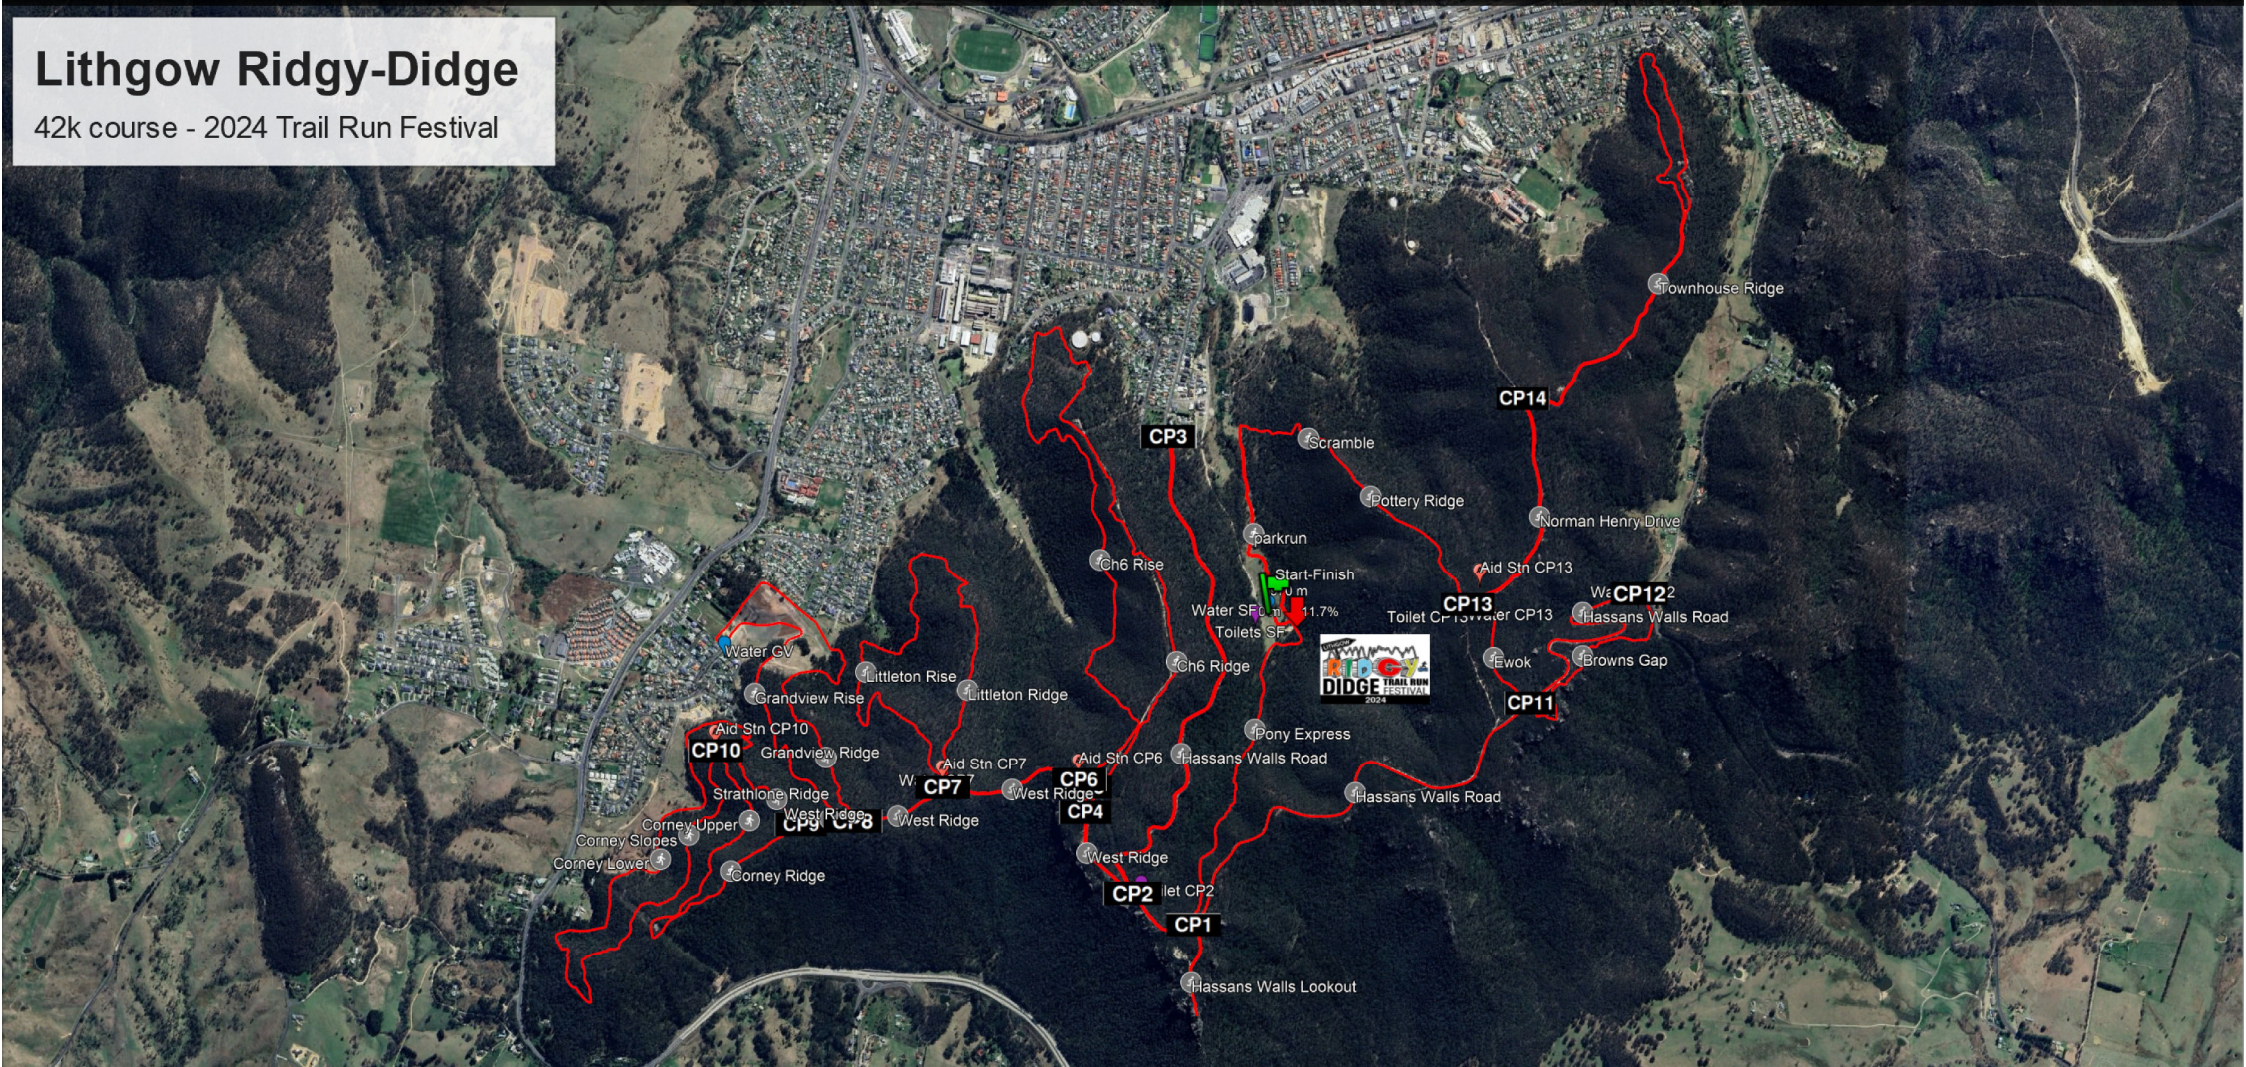

Lithgow Ridgy-Didge

42k course - 2024 Trail Run Festival

Google Earth

2 km