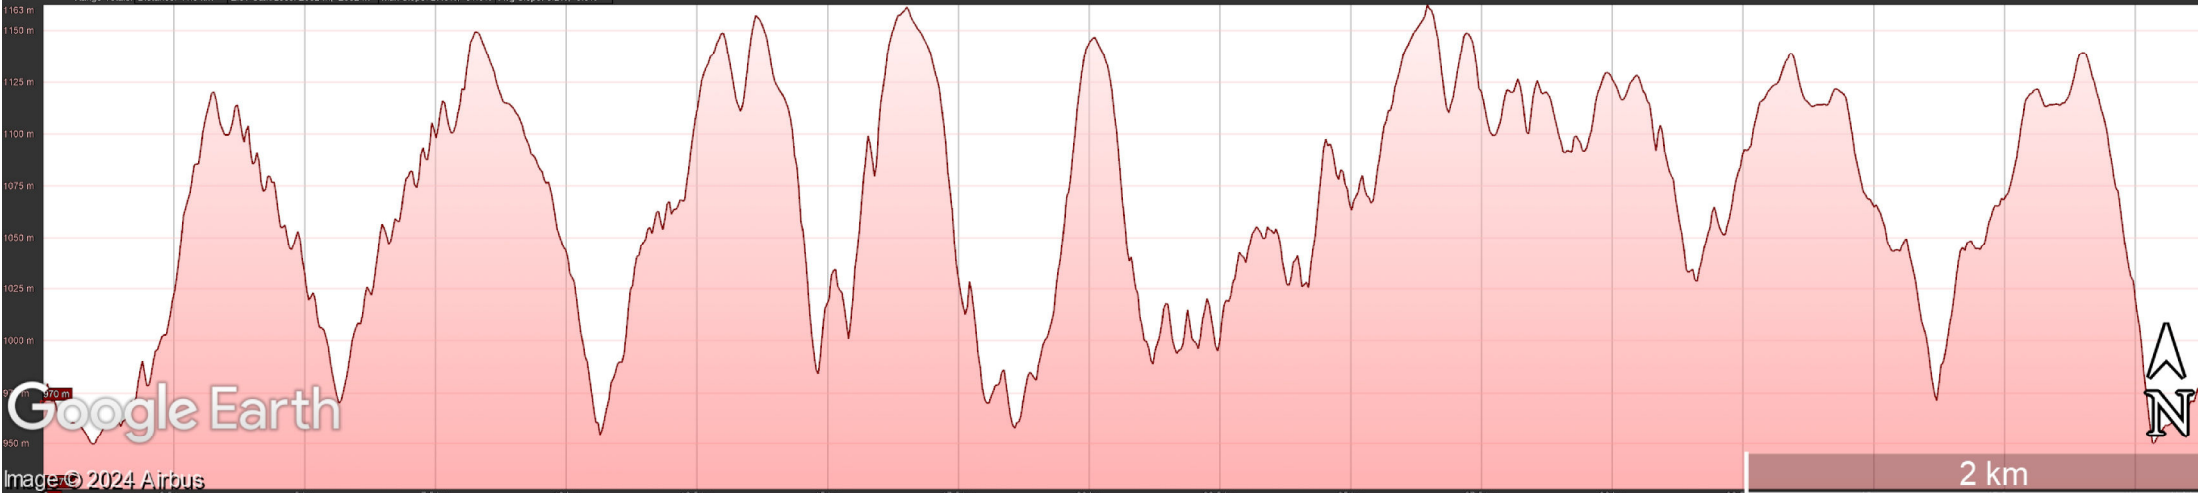

Lithgow Ridgy-Didge

42k course - 2024 Trail Run Festival

Google Earth

2 km