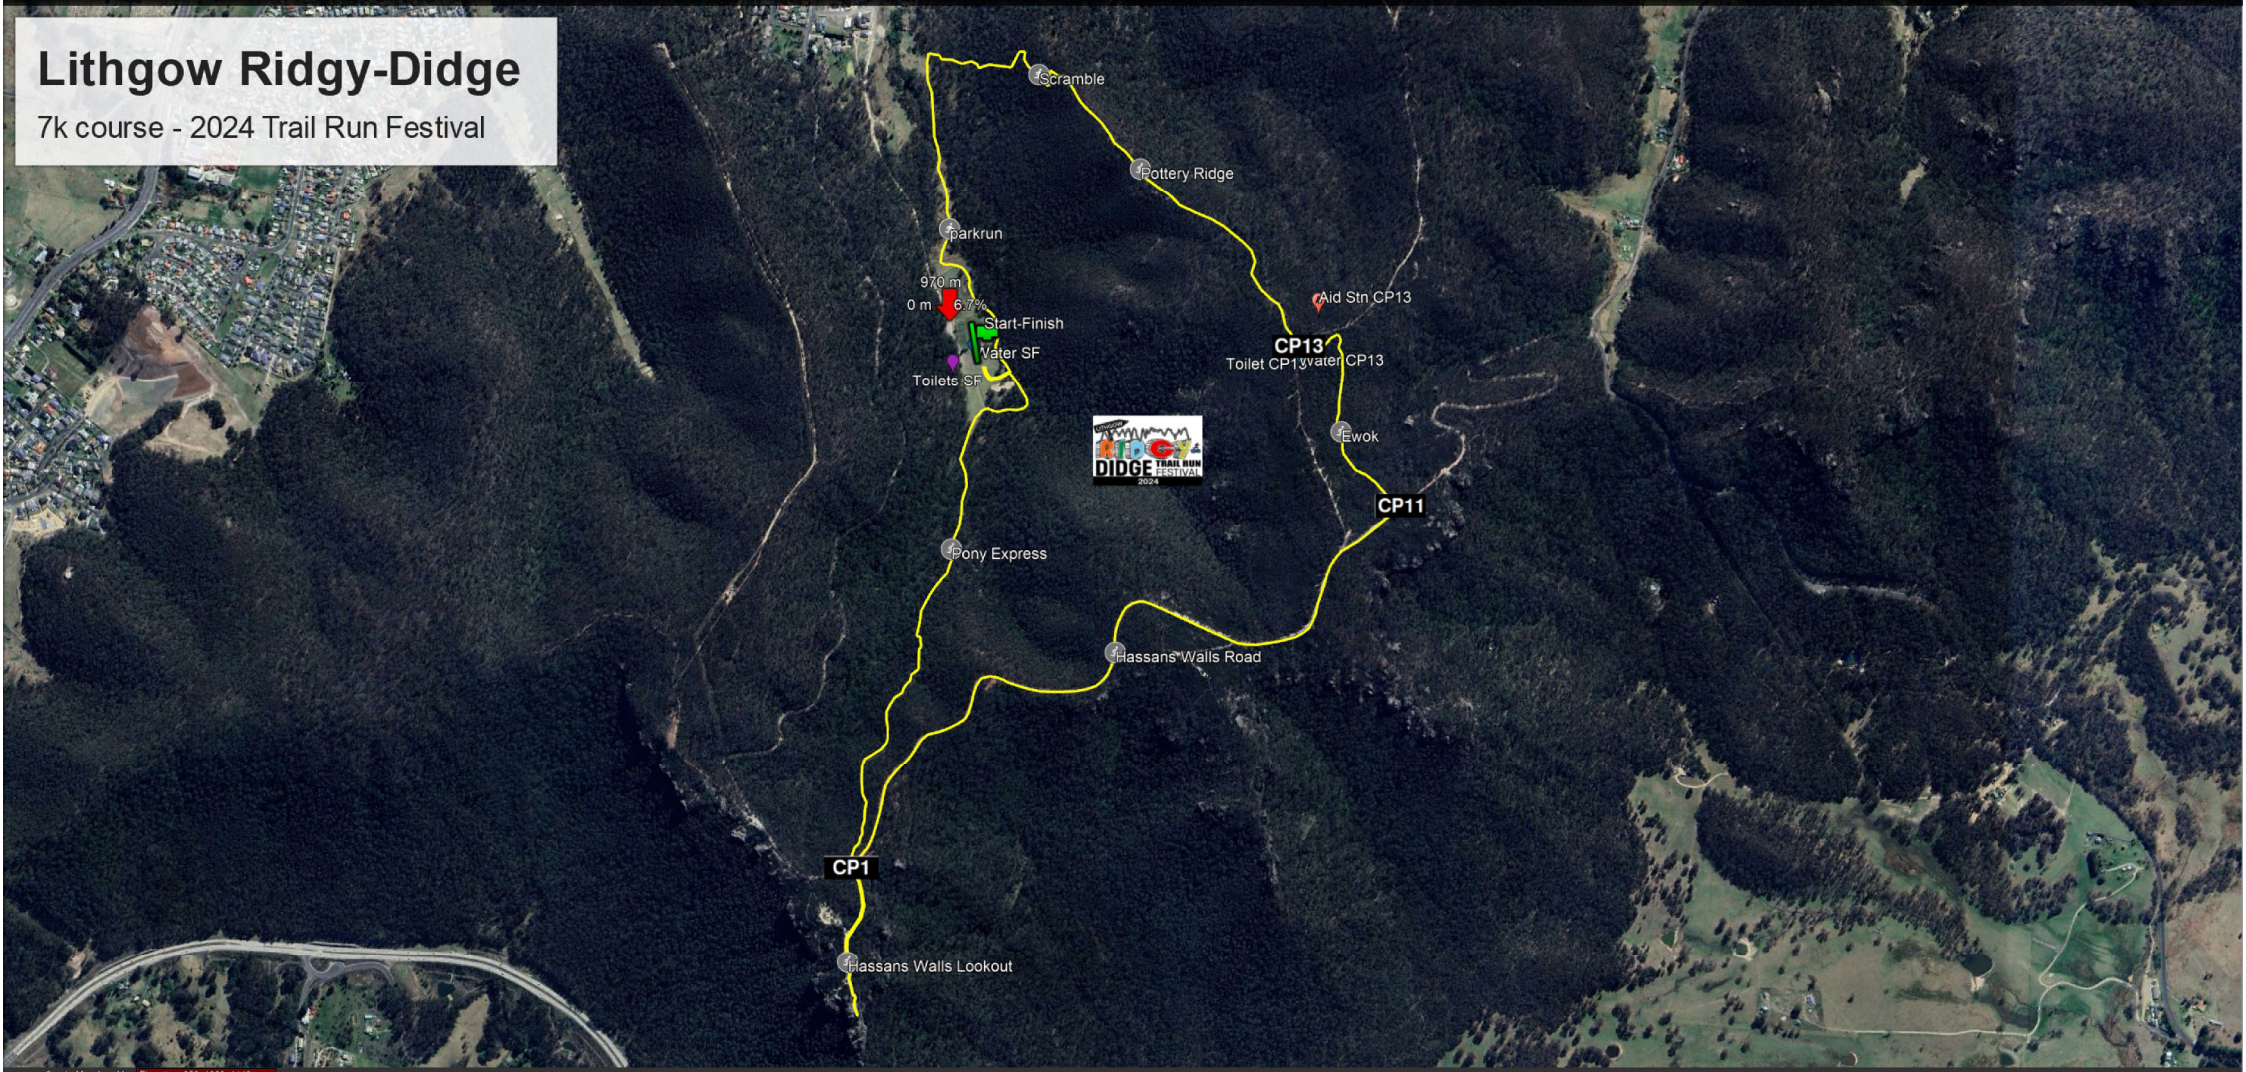

Lithgow Ridgy-Didge

7k course - 2024 Trail Run Festival

Graph Min. Avg. Max. Elevation: 990, 1068, 1140 m
Range Totals: Distance: 7.31 km Elev Gain/Loss: 330 m / -331 m Max Slope: 26.1% / -33.4% Avg Slope: 8.0% / -9.5%